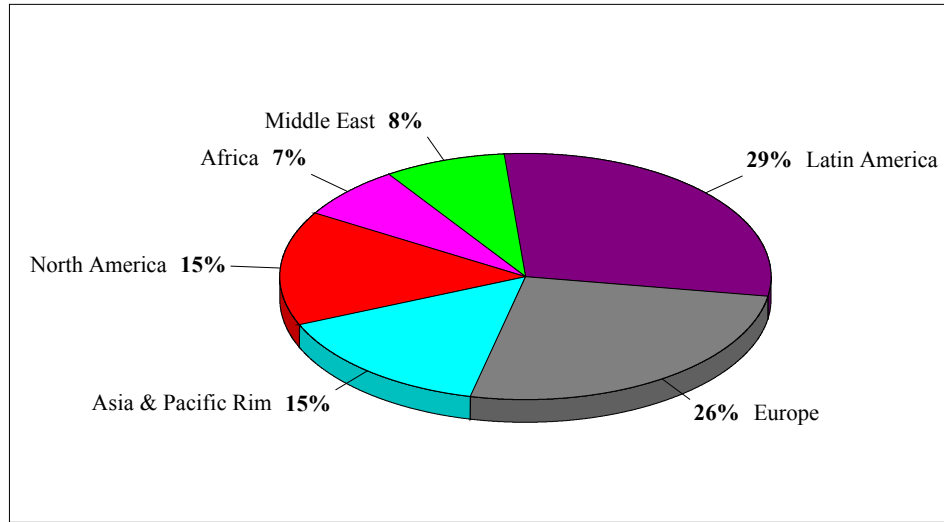

Port of Houston Authority of Harris County, Texas Foreign Trade through the Port of Houston

2012 Foreign Trade Through the Port of Houston by Region (\$ Value)

TRADE THROUGH THE PORT OF HOUSTON BY REGION IN 2012 (000s)

	<u>Imports</u>	<u>Exports</u>	<u>Total</u>	<u>Percent of World Total</u>
Latin America	\$ 12,839,070	\$ 37,937,637	\$ 50,776,707	29 %
Europe	23,854,542	21,306,954	45,161,496	26 %
Asia & Pacific Rim	15,111,990	12,235,731	27,347,721	15 %
North America	15,775,284	9,931,560	25,706,844	15 %
Middle East	9,274,180	5,329,956	14,604,136	8 %
Africa	6,397,899	6,665,996	13,063,895	7 %
Worldwide Totals	\$ 83,252,965	\$ 93,407,834	\$ 176,660,799	100 %