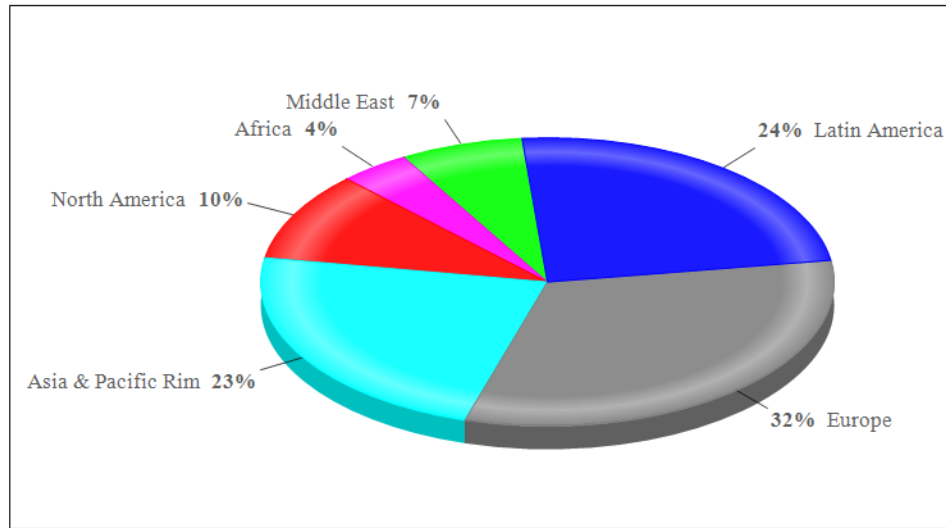

**Port of Houston Authority of Harris County, Texas
Foreign Trade through the Port of Houston**

2016 Foreign Trade Through the Port of Houston by Region (\$ Value)

TRADE THROUGH THE PORT OF HOUSTON BY REGION IN 2016 (000s)

	Imports	Exports	Total	Percent of World Total
Latin America	\$ 7,090,128	\$ 19,998,727	\$ 27,088,855	24 %
Europe	19,731,761	15,882,372	35,614,133	32 %
Asia & Pacific Rim	13,289,891	12,984,553	26,274,444	23 %
North America	4,956,241	6,343,161	11,299,402	10 %
Middle East	3,624,235	4,159,153	7,783,388	7 %
Africa	924,012	3,935,567	4,859,579	4 %
Worldwide Totals	\$ 49,616,268	\$ 63,303,533	\$ 112,919,801	100 %