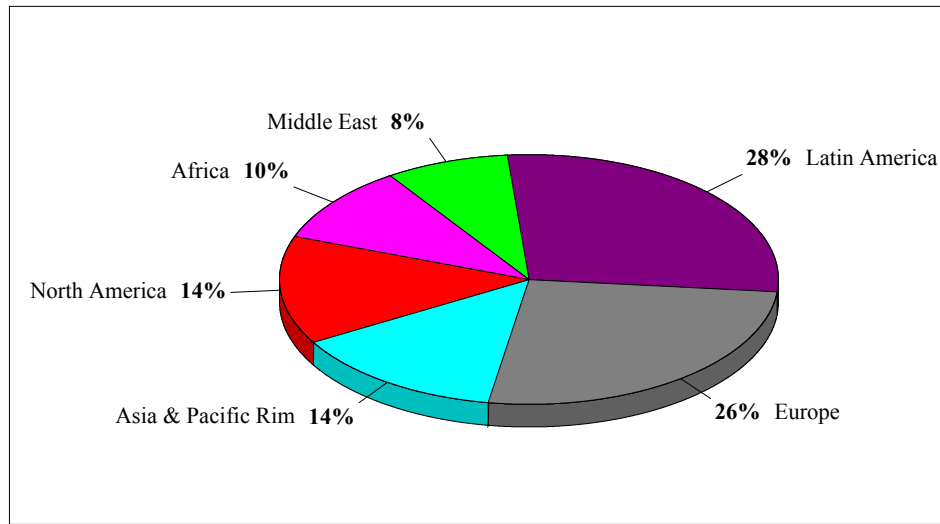

Port of Houston Authority of Harris County, Texas Foreign Trade through the Port of Houston

2011 Foreign Trade Through the Port of Houston by Region (\$ Value)

TRADE THROUGH THE PORT OF HOUSTON BY REGION IN 2011 (000s)

	Imports	Exports	Total	Percent of World Total
Latin America	\$ 13,193,745	\$ 33,928,637	\$ 47,122,382	28 %
Europe	22,823,032	21,378,497	44,201,529	26 %
Asia & Pacific Rim	11,065,983	12,791,115	23,857,098	14 %
North America	14,033,071	9,144,287	23,177,358	14 %
Africa	10,800,556	6,246,436	17,046,992	10 %
Middle East	8,304,618	4,589,329	12,893,947	8 %
Worldwide Totals	\$ 80,221,005	\$ 88,078,301	\$ 168,299,306	100 %