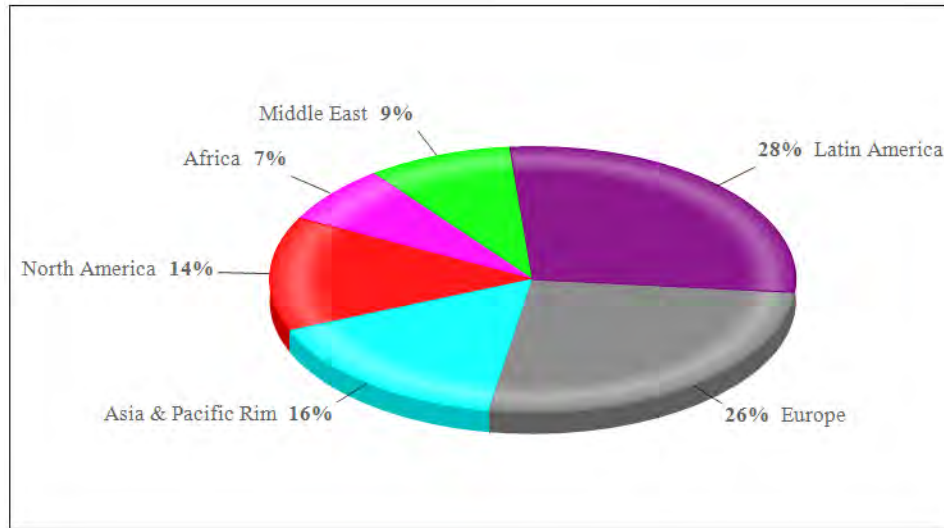

Port of Houston Authority of Harris County, Texas Foreign Trade through the Port of Houston

2013 Foreign Trade Through the Port of Houston by Region (\$ Value)

TRADE THROUGH THE PORT OF HOUSTON BY REGION IN 2013 (000s)

	<u>Imports</u>	<u>Exports</u>	<u>Total</u>	<u>Percent of World Total</u>
Latin America	\$ 11,057,699	\$ 35,622,796	\$ 46,680,495	28 %
Europe	22,813,335	21,690,360	44,503,695	26 %
Asia & Pacific Rim	13,113,444	14,168,392	27,281,836	16 %
North America	13,624,794	9,331,025	22,955,819	14 %
Middle East	10,034,682	5,474,785	15,509,467	9 %
Africa	3,643,824	7,762,941	11,406,765	7 %
Worldwide Totals	\$ 74,287,778	\$ 94,050,299	\$ 168,338,077	100 %