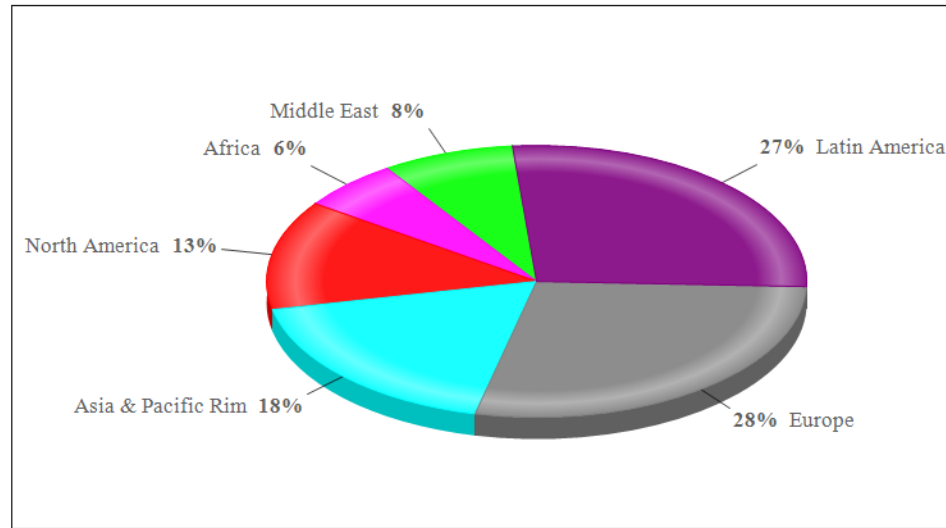

**Port of Houston Authority of Harris County, Texas
Foreign Trade through the Port of Houston**

2014 Foreign Trade Through the Port of Houston by Region (\$ Value)

TRADE THROUGH THE PORT OF HOUSTON BY REGION IN 2014 (000s)

	<u>Imports</u>	<u>Exports</u>	<u>Total</u>	<u>Percent of World Total</u>
Latin America	\$ 10,715,326	\$ 35,000,081	\$ 45,715,407	27 %
Europe	24,769,416	21,284,869	46,054,285	28 %
Asia & Pacific Rim	15,322,106	14,503,584	29,825,690	18 %
North America	14,235,502	8,189,777	22,425,279	13 %
Middle East	8,363,401	5,517,271	13,880,672	8 %
Africa	1,617,690	7,520,726	9,138,416	6 %
Worldwide Totals	\$ 75,023,441	\$ 92,016,308	\$167,039,749	100 %