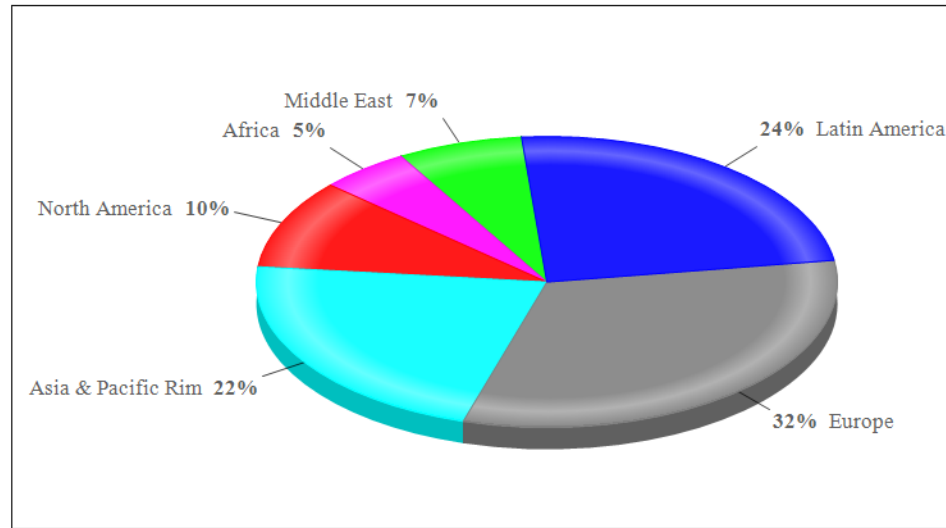

## Port of Houston Authority of Harris County, Texas Foreign Trade through the Port of Houston

**2015 Foreign Trade Through the Port of Houston by Region (\$ Value)**

**TRADE THROUGH THE PORT OF HOUSTON BY REGION IN 2015 (000s)**

	Imports	Exports	Total	Percent of World Total
Latin America	\$ 7,773,320	\$ 24,955,867	\$ 32,729,187	24 %
Europe	23,857,422	19,103,690	42,961,112	32 %
Asia & Pacific Rim	16,273,599	13,704,860	29,978,459	22 %
North America	6,416,296	7,761,215	14,177,511	10 %
Middle East	3,688,219	5,449,464	9,137,683	7 %
Africa	1,485,132	5,560,642	7,045,774	5 %
Worldwide Totals	\$ 59,493,988	\$ 76,535,738	\$ 136,029,726	100 %