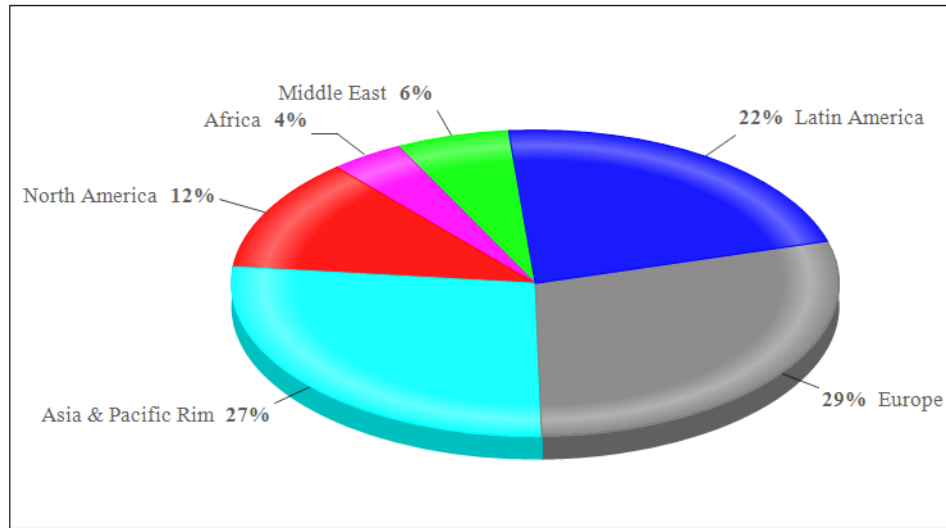

**Port of Houston Authority of Harris County, Texas  
Foreign Trade through the Port of Houston**

**2018 Foreign Trade Through the Port of Houston by Region (\$ Value)**

**TRADE THROUGH THE PORT OF HOUSTON BY REGION IN 2018 (000s)**

	Imports	Exports	Total	Percent of World Total
Europe	\$ 24,936,070	\$ 21,498,878	\$ 46,434,948	29 %
Asia & Pacific Rim	20,989,468	22,940,932	43,930,400	27 %
Latin America	8,844,150	25,616,700	34,460,850	22 %
North America	7,127,222	12,118,810	19,246,032	12 %
Middle East	5,401,074	3,808,081	9,209,155	6 %
Africa	1,792,121	4,175,906	5,968,027	4 %
<b>Worldwide Totals</b>	<b>\$ 69,090,105</b>	<b>\$ 90,159,307</b>	<b>\$ 159,249,412</b>	<b>100 %</b>