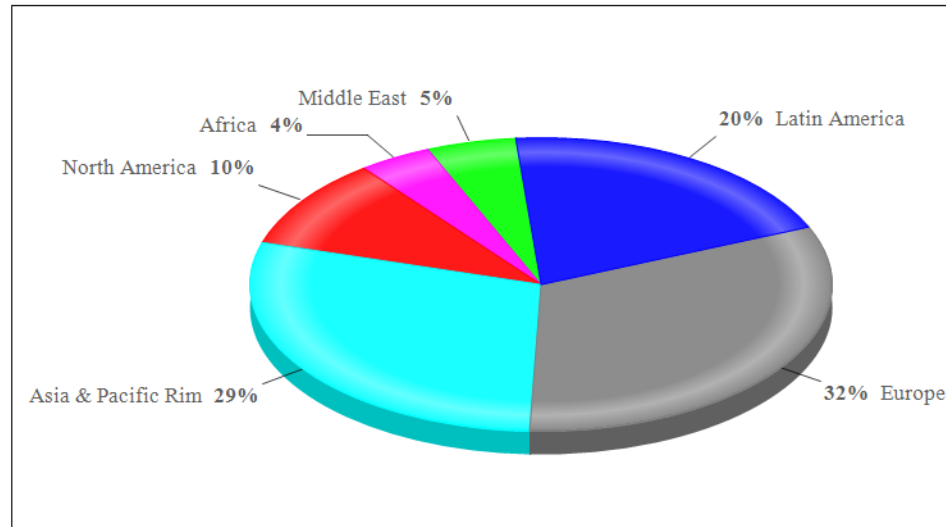

## Port of Houston Authority of Harris County, Texas Foreign Trade through the Port of Houston

**2019 Foreign Trade Through the Port of Houston by Region (\$ Value)**

**TRADE THROUGH THE PORT OF HOUSTON BY REGION IN 2019 (000s)**

	Imports	Exports	Total	Percent of World Total
Europe	\$ 25,405,685	\$ 24,527,917	\$ 49,933,602	32 %
Asia & Pacific Rim	21,100,485	25,263,891	46,364,376	29 %
Latin America	8,005,647	23,201,891	31,207,538	20 %
North America	5,177,595	11,119,907	16,297,502	10 %
Middle East	3,037,975	5,031,949	8,069,924	5 %
Africa	976,865	4,696,169	5,673,034	4 %
Worldwide Totals	\$ 63,704,252	\$ 93,841,724	\$ 157,545,976	100 %