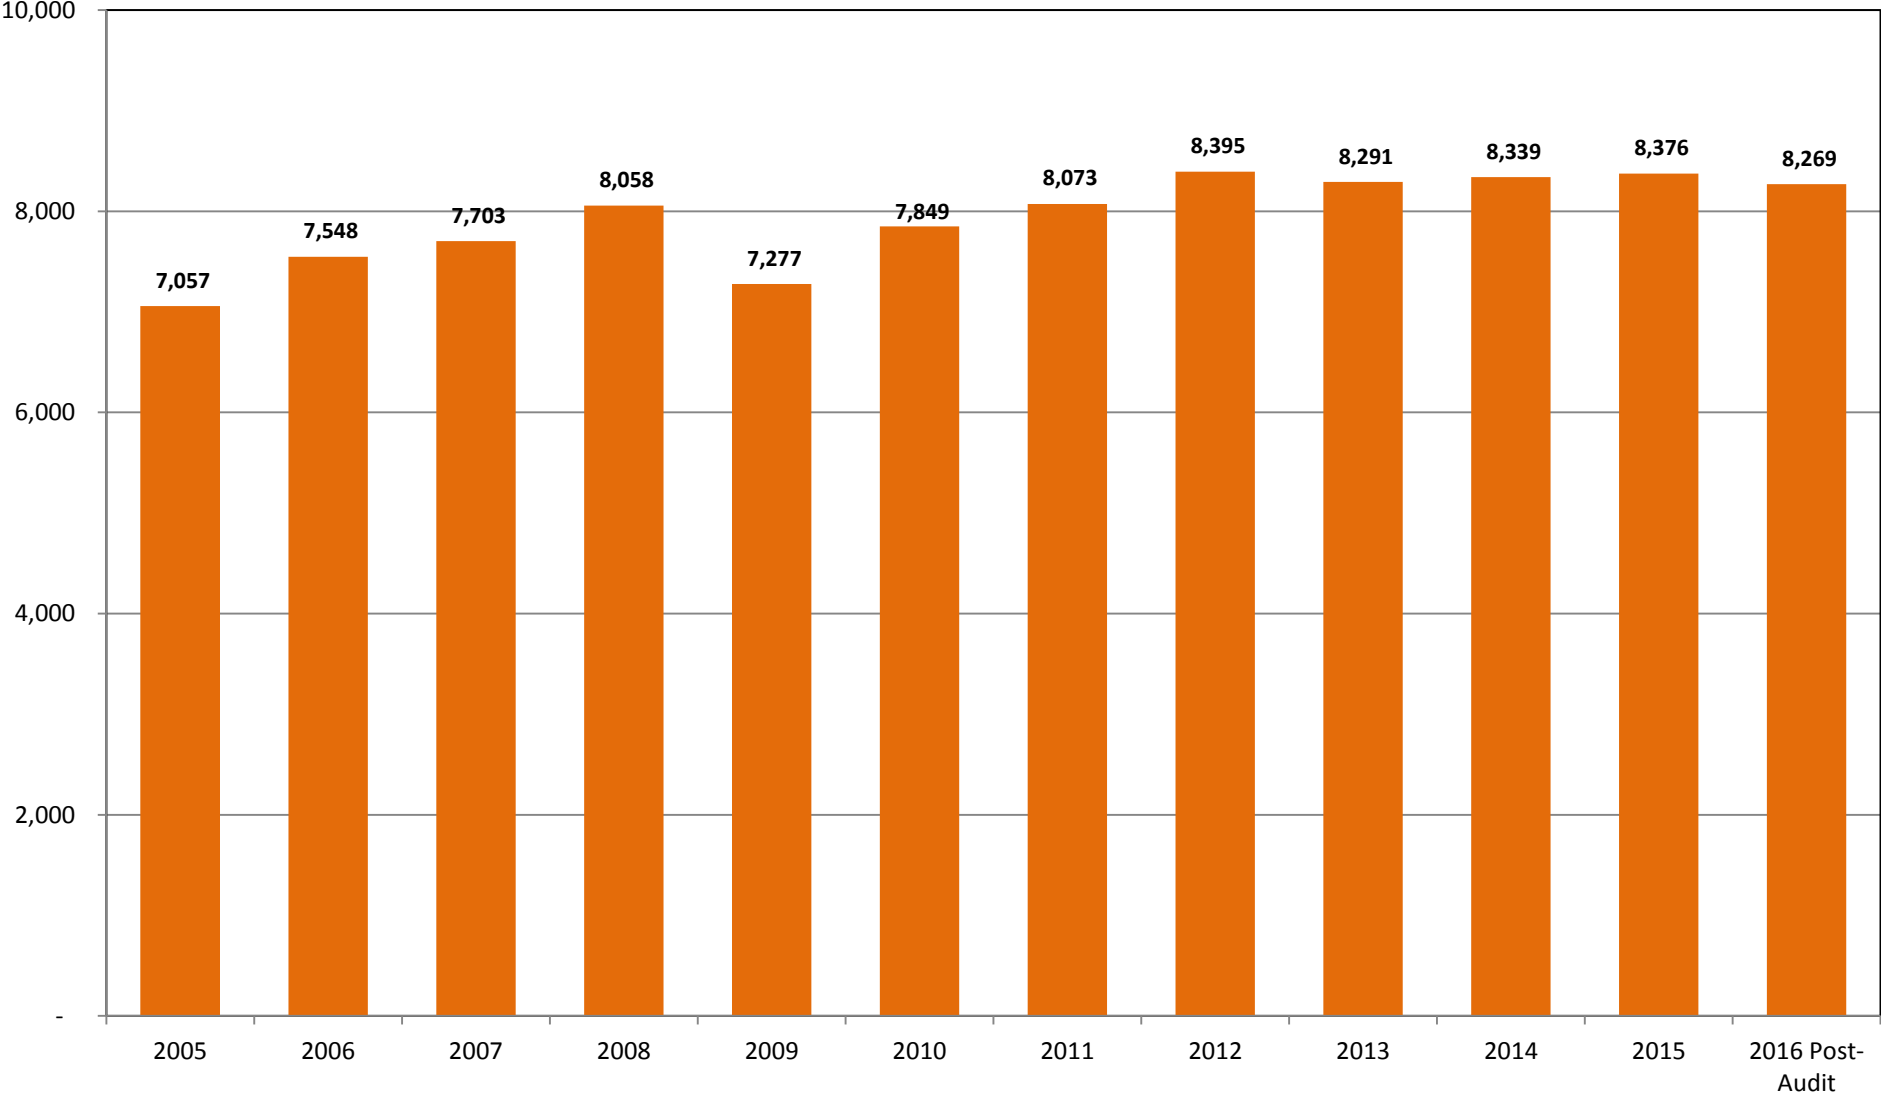

Port of Houston Vessel Calls (2005 - 2016 Post-Audit)

**Port of Houston
Vessel Calls
(1990 - 2016 Post-Audit)**

<u>Year</u>	<u>Vessels</u>
1990	4,698
1991	5,169
1992	5,280
1993	5,282
1994	5,447
1995	5,535
1996	5,764
1997	6,435
1998	7,093
1999	6,516
2000	6,801
2001	6,613
2002	6,414
2003	6,301
2004	6,539
2005	7,057
2006	7,548
2007	7,703
2008	8,058
2009	7,277
2010	7,849
2011	8,073
2012	8,395
2013	8,291
2014	8,339
2015	8,376
2016 Post-Audit	8,269