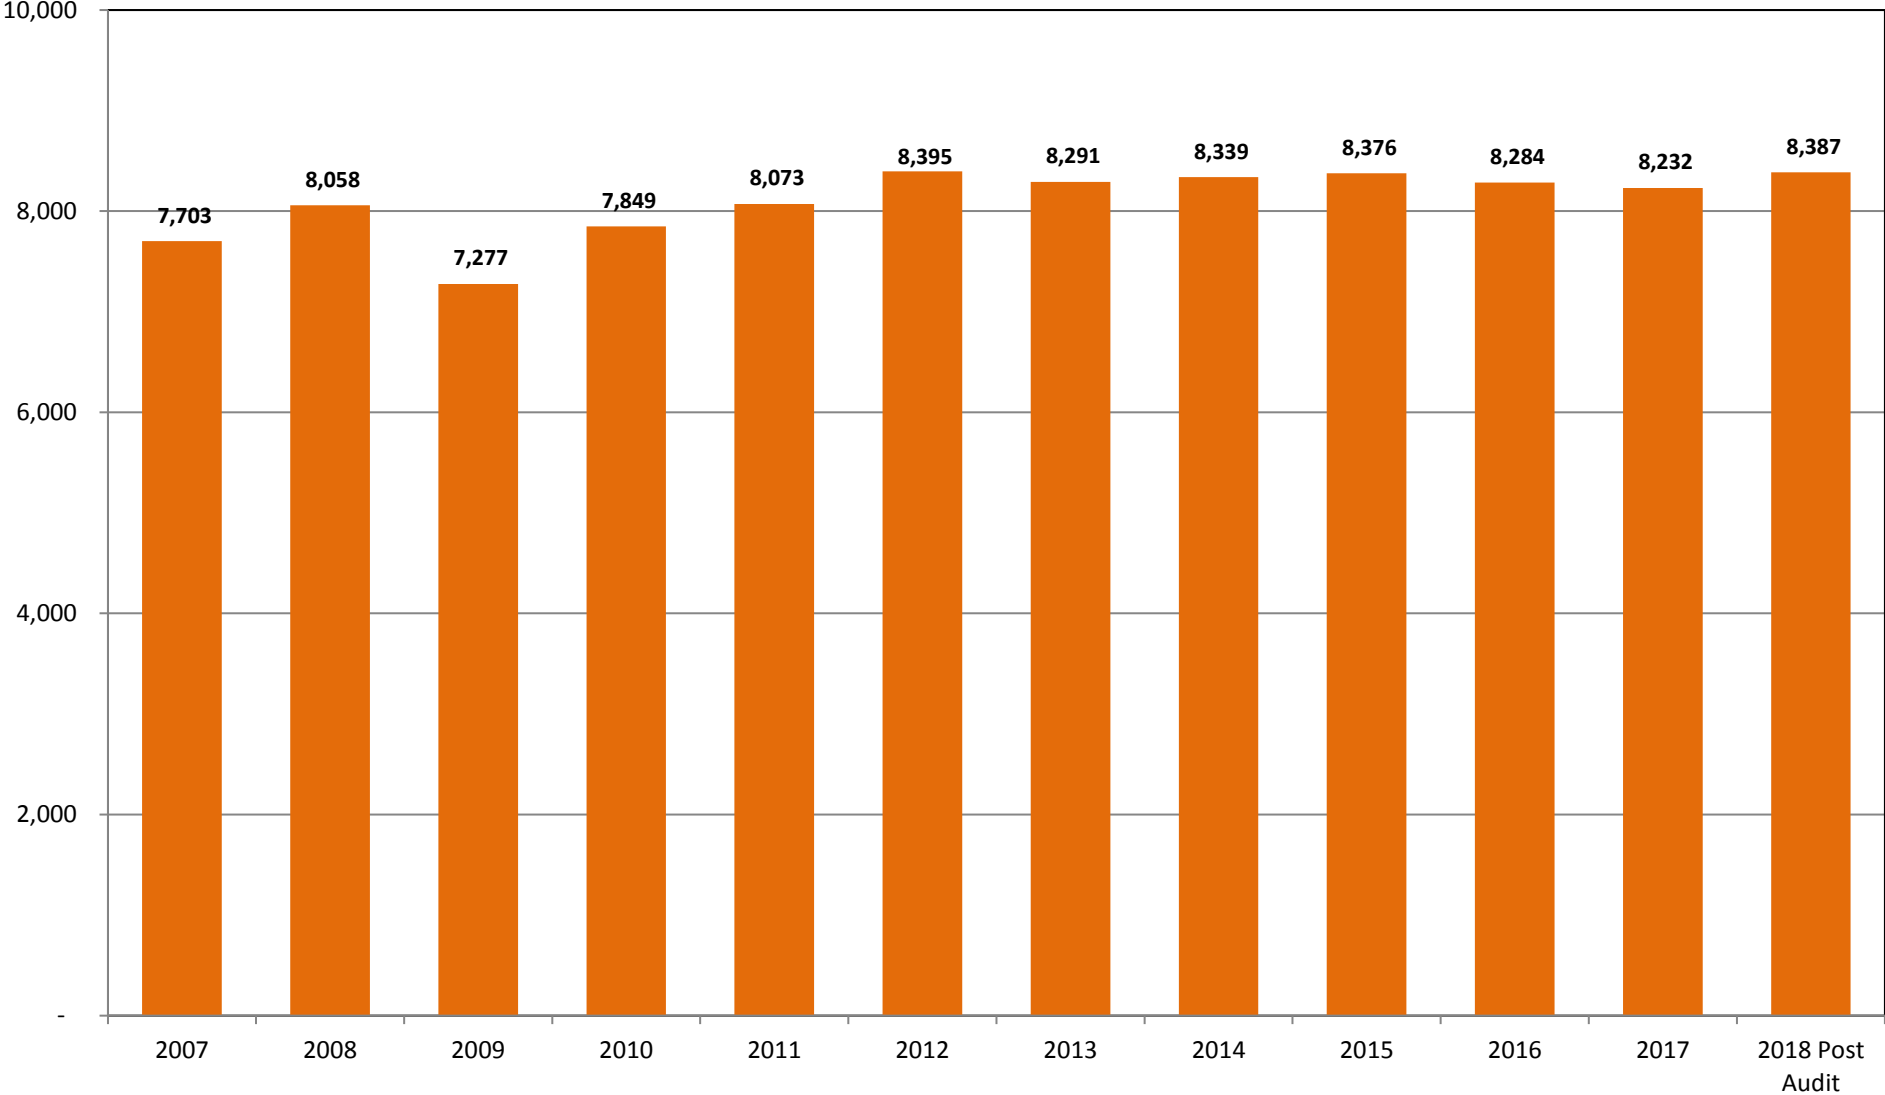

Port of Houston Vessel Calls (2007 - 2018 Post Audit)

**Port of Houston
Vessel Calls
(1991 - 2018 Post-Audit)**

<u>Year</u>	<u>Vessels</u>
1991	5,169
1992	5,280
1993	5,282
1994	5,447
1995	5,535
1996	5,764
1997	6,435
1998	7,093
1999	6,516
2000	6,801
2001	6,613
2002	6,414
2003	6,301
2004	6,539
2005	7,057
2006	7,548
2007	7,703
2008	8,058
2009	7,277
2010	7,849
2011	8,073
2012	8,395
2013	8,291
2014	8,339
2015	8,376
2016	8,284
2017	8,232
2018 Post Audit	8,387