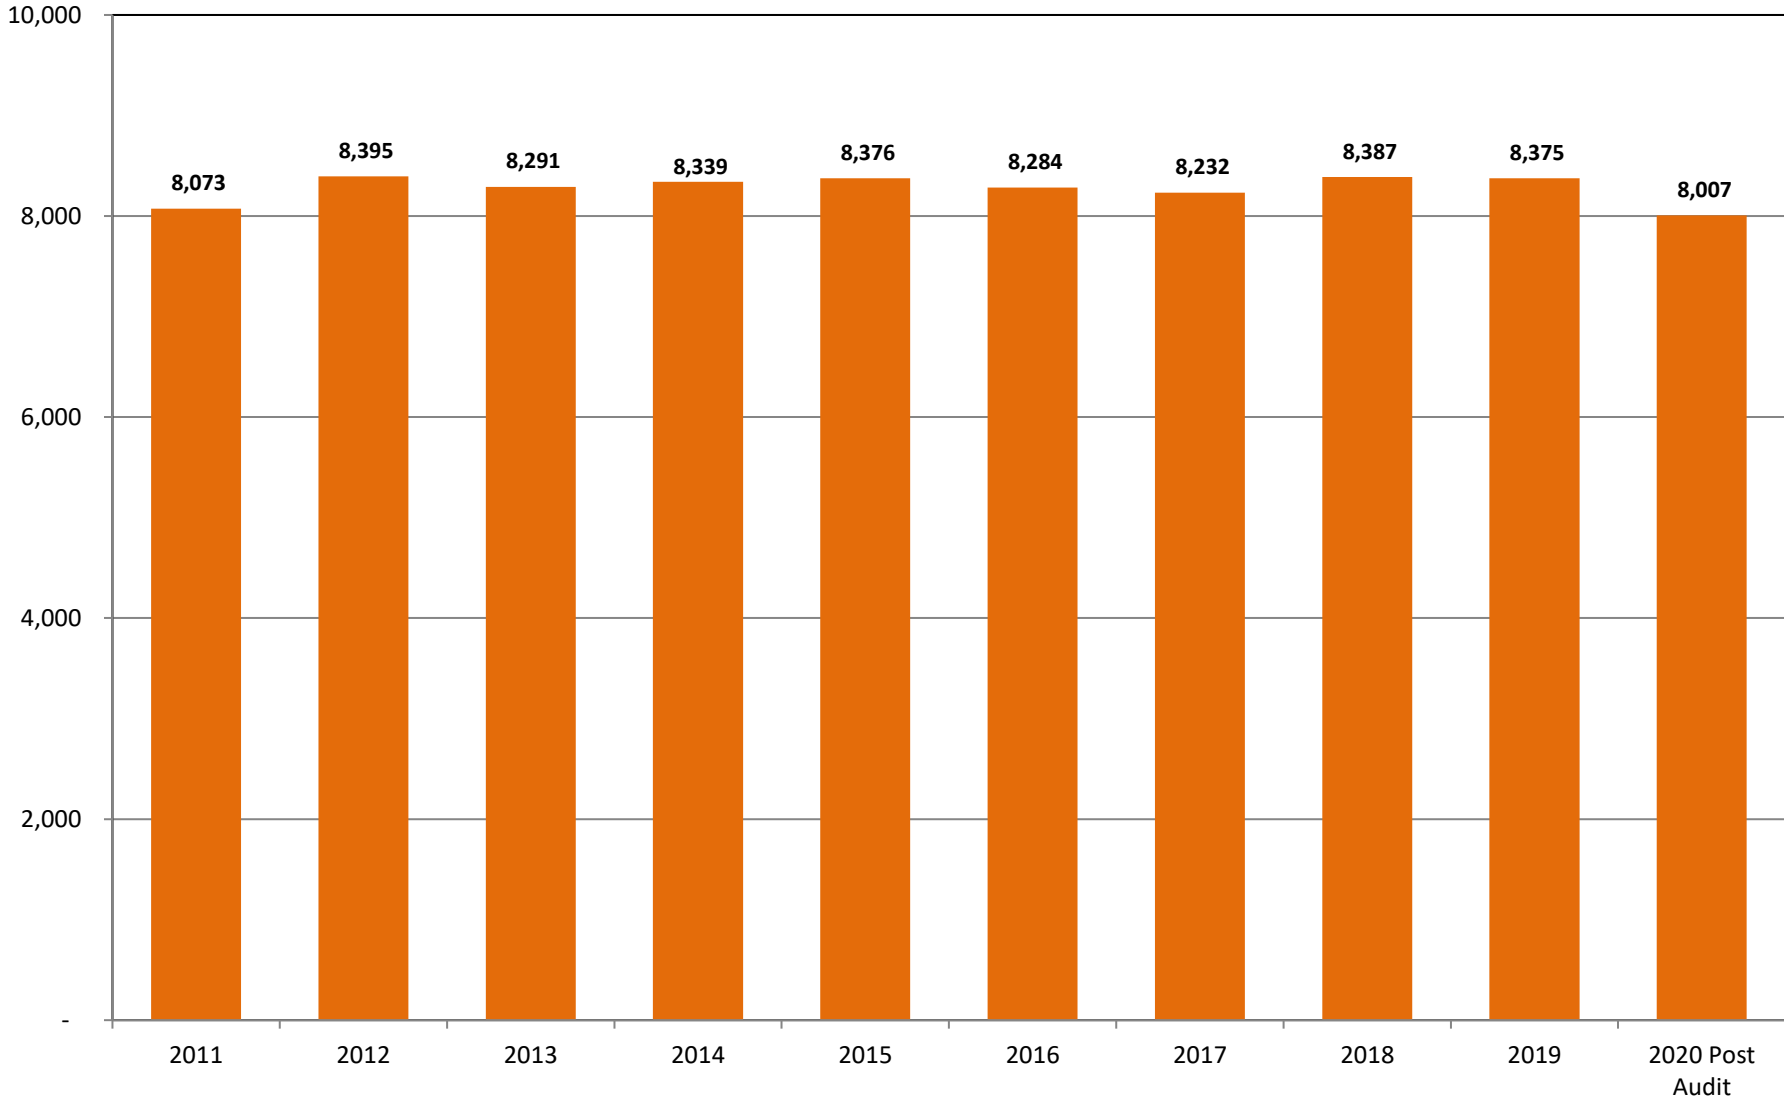

# Port of Houston Vessel Calls (2011 - 2020 Post Audit)

**Port of Houston  
Vessel Calls  
(1991 - 2020 Post-Audit)**

| <u>Year</u>     | <u>Vessels</u> |
|-----------------|----------------|
| 1991            | 5,169          |
| 1992            | 5,280          |
| 1993            | 5,282          |
| 1994            | 5,447          |
| 1995            | 5,535          |
| 1996            | 5,764          |
| 1997            | 6,435          |
| 1998            | 7,093          |
| 1999            | 6,516          |
| 2000            | 6,801          |
| 2001            | 6,613          |
| 2002            | 6,414          |
| 2003            | 6,301          |
| 2004            | 6,539          |
| 2005            | 7,057          |
| 2006            | 7,548          |
| 2007            | 7,703          |
| 2008            | 8,058          |
| 2009            | 7,277          |
| 2010            | 7,849          |
| 2011            | 8,073          |
| 2012            | 8,395          |
| 2013            | 8,291          |
| 2014            | 8,339          |
| 2015            | 8,376          |
| 2016            | 8,284          |
| 2017            | 8,232          |
| 2018            | 8,387          |
| 2019            | 8,375          |
| 2020 Post Audit | 8,007          |