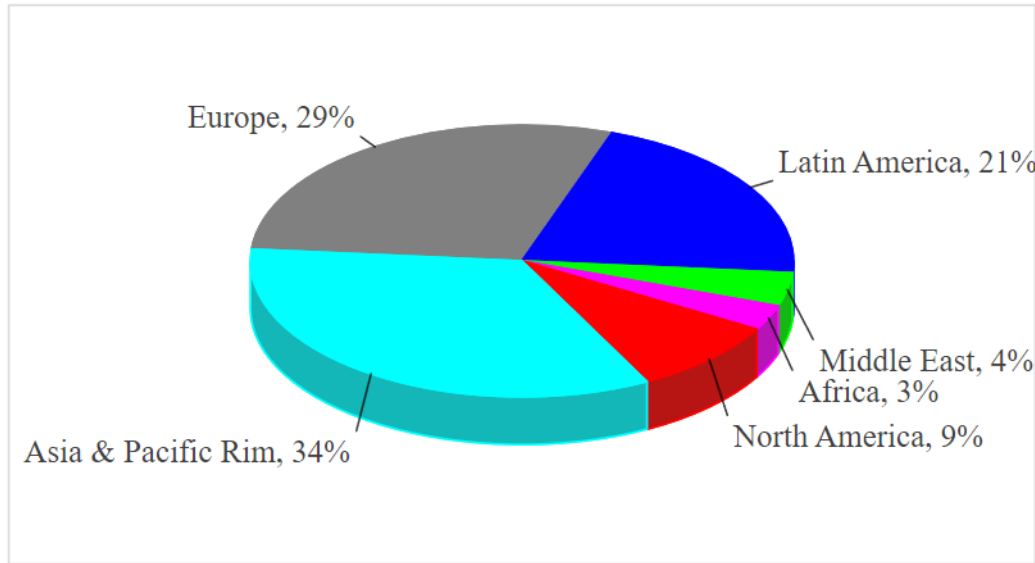

**Port of Houston Authority of Harris County, Texas
Foreign Trade through the Port of Houston**

2021 Foreign Trade Through the Port of Houston by Region (\$ Value)

TRADE THROUGH THE PORT OF HOUSTON BY REGION IN 2021 (000s)

	Imports	Exports	Total	Percent of World Total
Asia & Pacific Rim	\$ 28,926,526	\$ 28,810,103	\$ 57,736,629	34 %
Europe	26,288,494	22,282,253	48,570,747	29 %
Latin America	10,462,401	25,333,202	35,795,603	21 %
North America	5,016,943	10,554,290	15,571,233	9 %
Middle East	2,905,765	3,466,611	6,372,376	4 %
Africa	1,321,899	4,291,458	5,613,357	3 %
Worldwide Totals	\$ 74,922,028	\$ 94,737,917	\$ 169,659,945	100 %