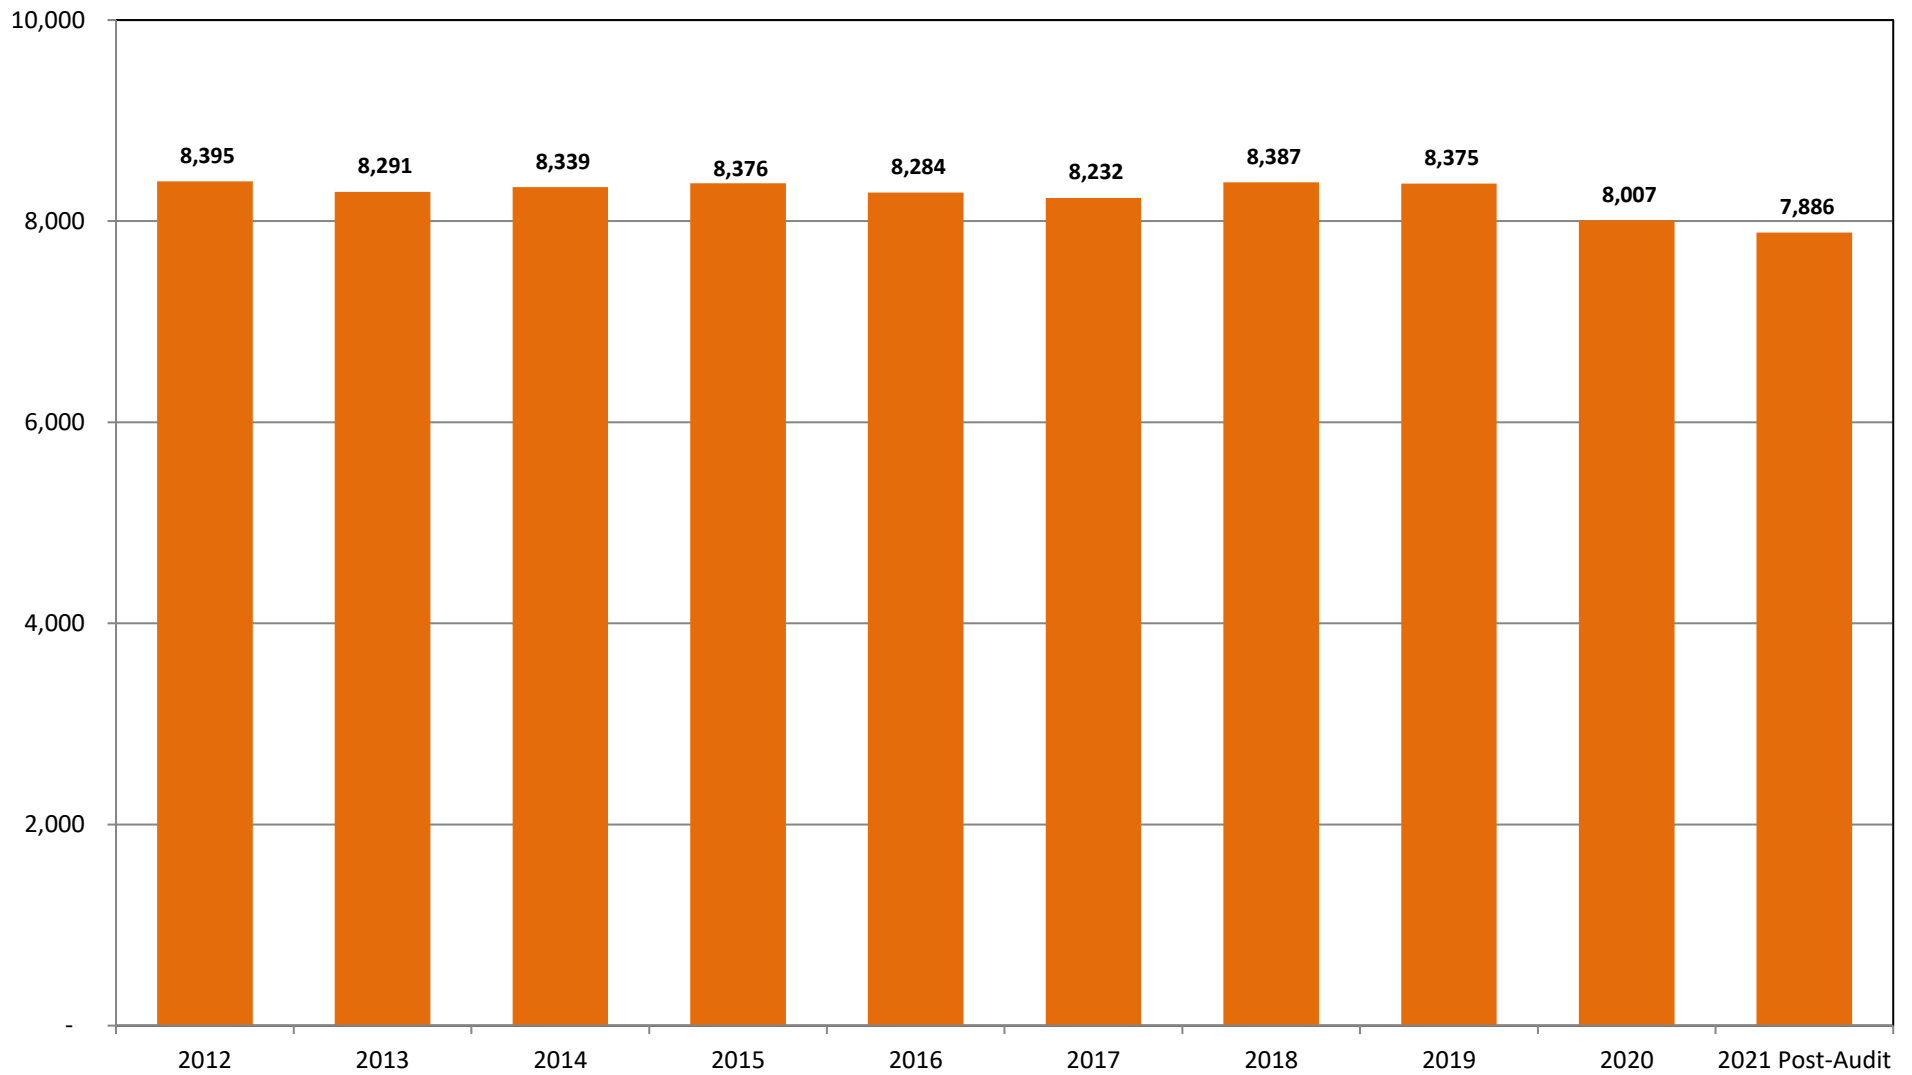

## Port of Houston Vessel Calls (2012 - 2021 Post-Audit)

**Port of Houston  
Vessel Calls  
(1992 - 2021 Post-Audit)**

<u>Year</u>	<u>Vessels</u>
1992	5,280
1993	5,282
1994	5,447
1995	5,535
1996	5,764
1997	6,435
1998	7,093
1999	6,516
2000	6,801
2001	6,613
2002	6,414
2003	6,301
2004	6,539
2005	7,057
2006	7,548
2007	7,703
2008	8,058
2009	7,277
2010	7,849
2011	8,073
2012	8,395
2013	8,291
2014	8,339
2015	8,376
2016	8,284
2017	8,232
2018	8,387
2019	8,375
2020	8,007
2021 Post-Audit	7,886