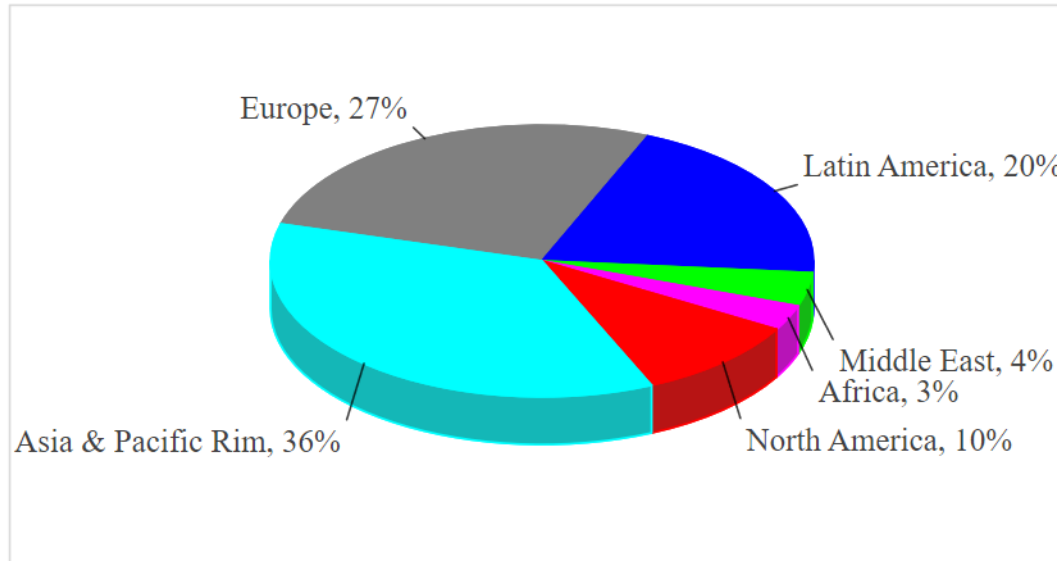

**Port of Houston Authority of Harris County, Texas
Foreign Trade through the Port of Houston**

2022 Foreign Trade Through the Port of Houston by Region (\$ Value)

TRADE THROUGH THE PORT OF HOUSTON BY REGION IN 2022 (000s)

	Imports	Exports	Total	Percent of World Total
Asia & Pacific Rim	\$ 49,137,328	\$ 36,187,710	\$ 85,325,038	36 %
Europe	31,447,950	32,154,598	63,602,548	27 %
Latin America	12,563,508	36,564,712	49,128,220	20 %
North America	7,244,212	17,473,977	24,718,189	10 %
Middle East	6,577,746	3,766,660	10,344,406	4 %
Africa	1,477,485	5,448,600	6,926,085	3 %
Worldwide Totals	\$108,448,229	\$131,596,257	\$ 240,044,486	100 %