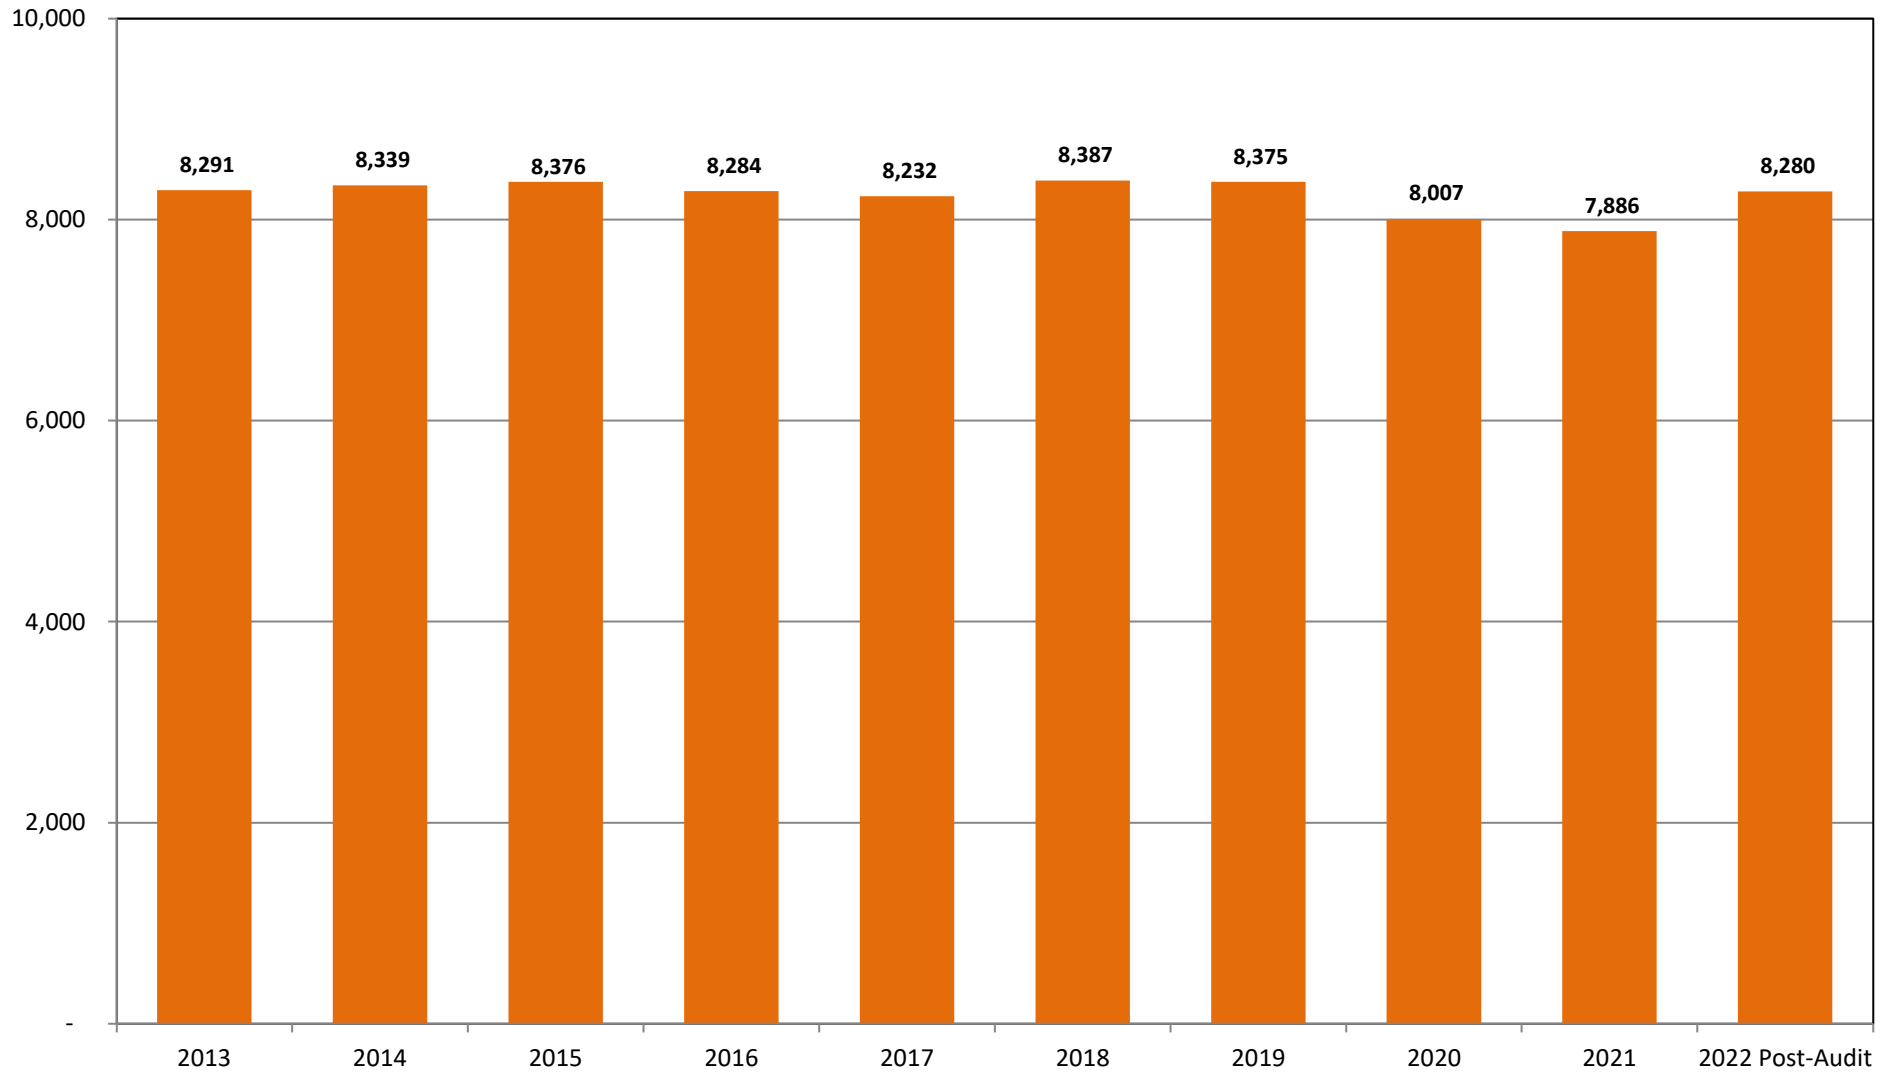

## Port of Houston Vessel Calls (2013 - 2022 Post-Audit)

**Port of Houston  
Vessel Calls  
(1993 - 2022 Post-Audit)**

<u>Year</u>	<u>Vessels</u>
1993	5,282
1994	5,447
1995	5,535
1996	5,764
1997	6,435
1998	7,093
1999	6,516
2000	6,801
2001	6,613
2002	6,414
2003	6,301
2004	6,539
2005	7,057
2006	7,548
2007	7,703
2008	8,058
2009	7,277
2010	7,849
2011	8,073
2012	8,395
2013	8,291
2014	8,339
2015	8,376
2016	8,284
2017	8,232
2018	8,387
2019	8,375
2020	8,007
2021	7,886
2022 Post-Audit	8,280