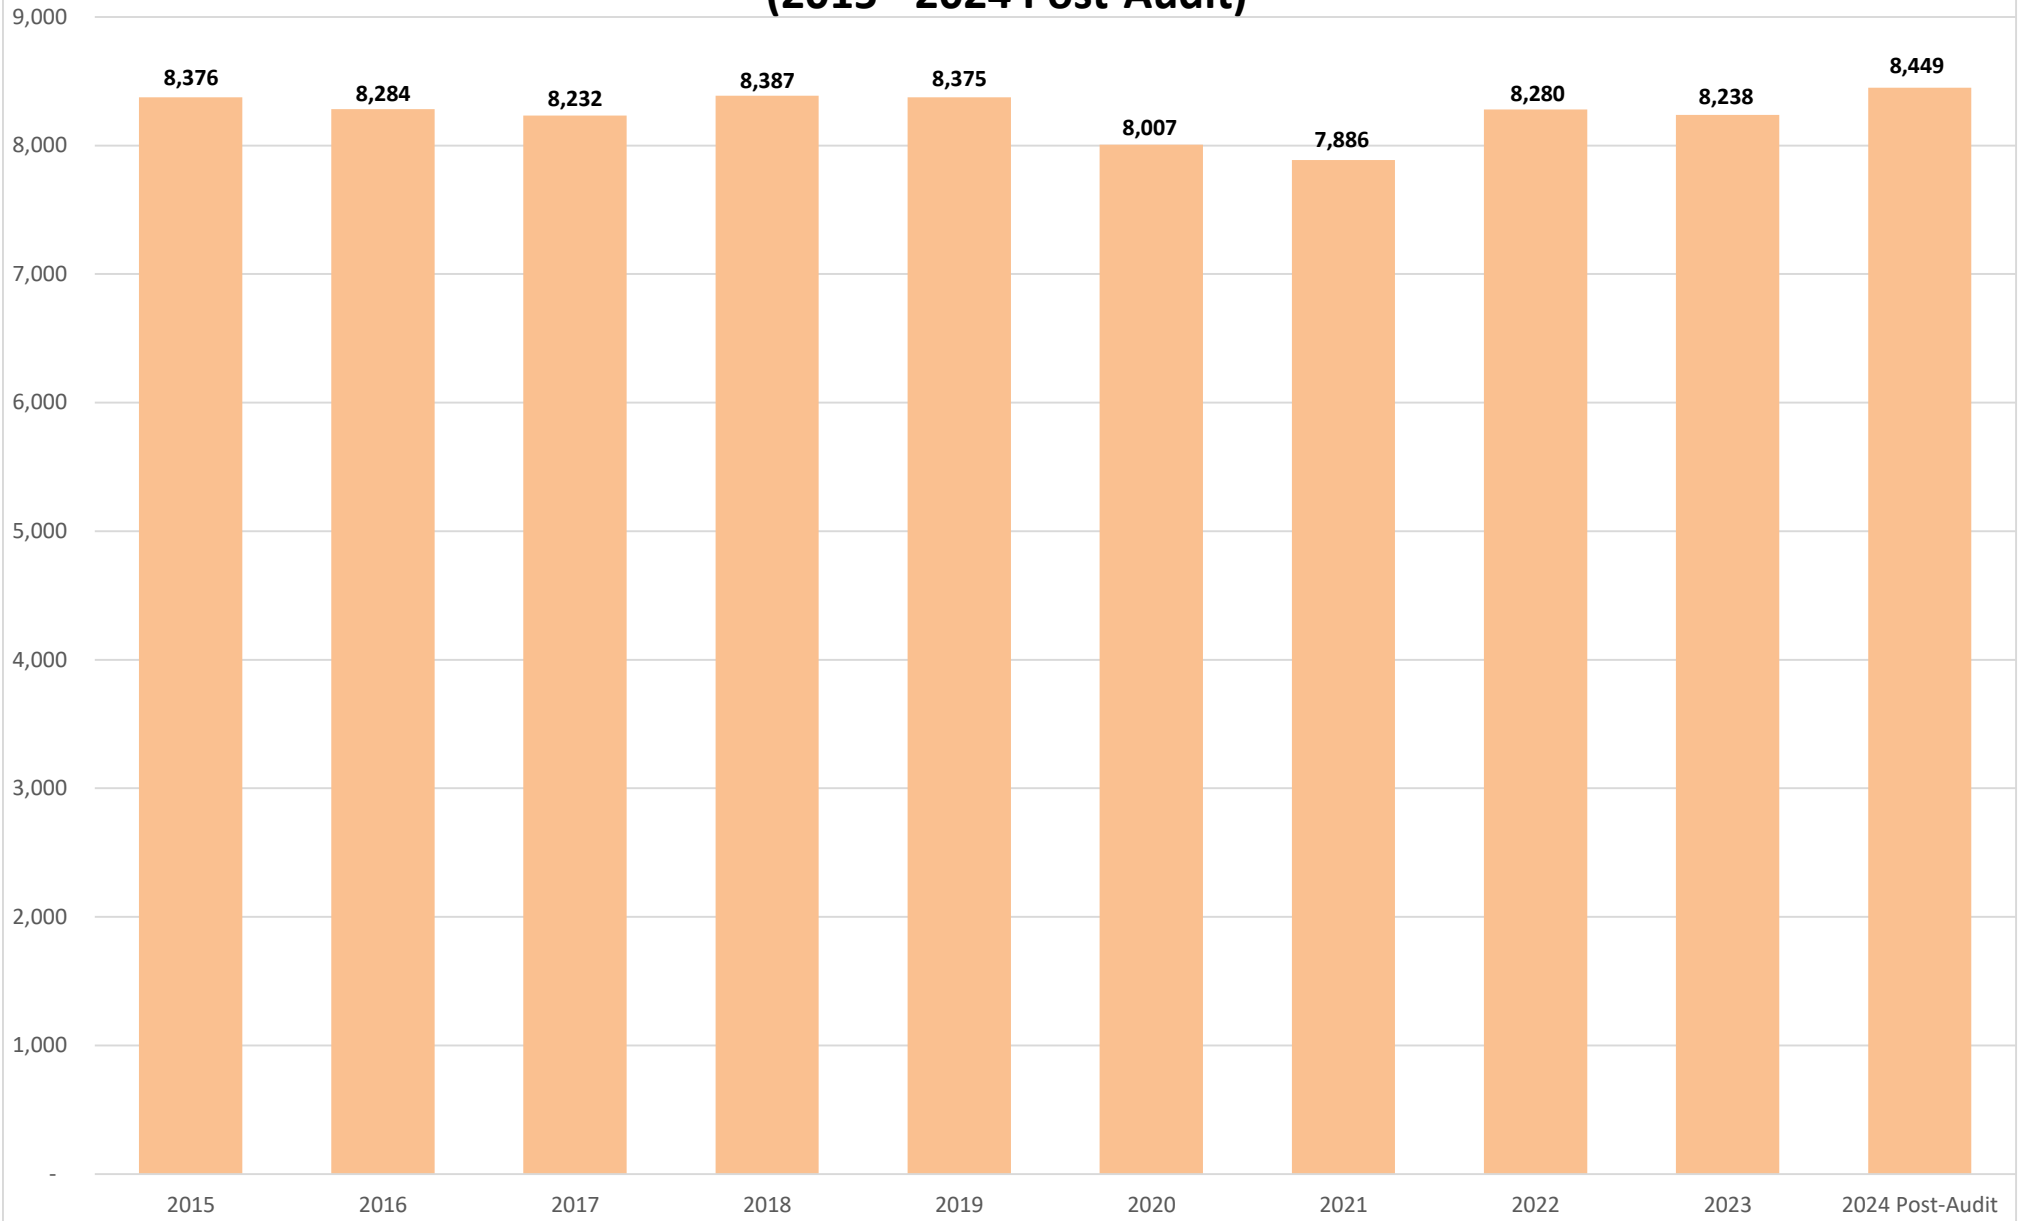

Port of Houston Vessel Calls (2015 - 2024 Post-Audit)

**Port of Houston
Vessel Calls
(1995 - 2024 Post-Audit)**

<u>Year</u>	<u>Vessels</u>
1995	5,535
1996	5,764
1997	6,435
1998	7,093
1999	6,516
2000	6,801
2001	6,613
2002	6,414
2003	6,301
2004	6,539
2005	7,057
2006	7,548
2007	7,703
2008	8,058
2009	7,277
2010	7,849
2011	8,073
2012	8,395
2013	8,291
2014	8,339
2015	8,376
2016	8,284
2017	8,232
2018	8,387
2019	8,375
2020	8,007
2021	7,886
2022	8,280
2023	8,238
2024 Post-Audit	8,449