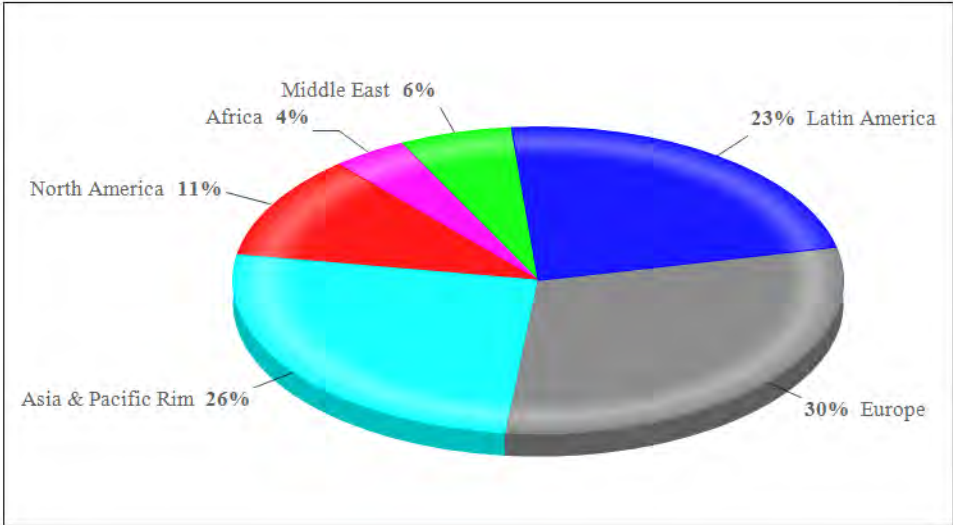

**Port of Houston Authority of Harris County, Texas
Foreign Trade through the Port of Houston**

2017 Foreign Trade Through the Port of Houston by Region (\$ Value)

TRADE THROUGH THE PORT OF HOUSTON BY REGION IN 2017 (000s)

	<u>Imports</u>	<u>Exports</u>	<u>Total</u>	<u>Percent of World Total</u>
Europe	\$ 22,391,216	\$ 16,882,156	\$ 39,273,372	30 %
Asia & Pacific Rim	17,531,368	16,638,758	34,170,126	26 %
Latin America	7,862,376	21,828,805	29,691,181	23 %
North America	6,252,546	8,849,797	15,102,343	11 %
Middle East	4,429,822	3,875,621	8,305,443	6 %
Africa	1,126,749	3,830,461	4,957,210	4 %
Worldwide Totals	\$ 59,594,077	\$ 71,905,598	\$ 131,499,675	100 %