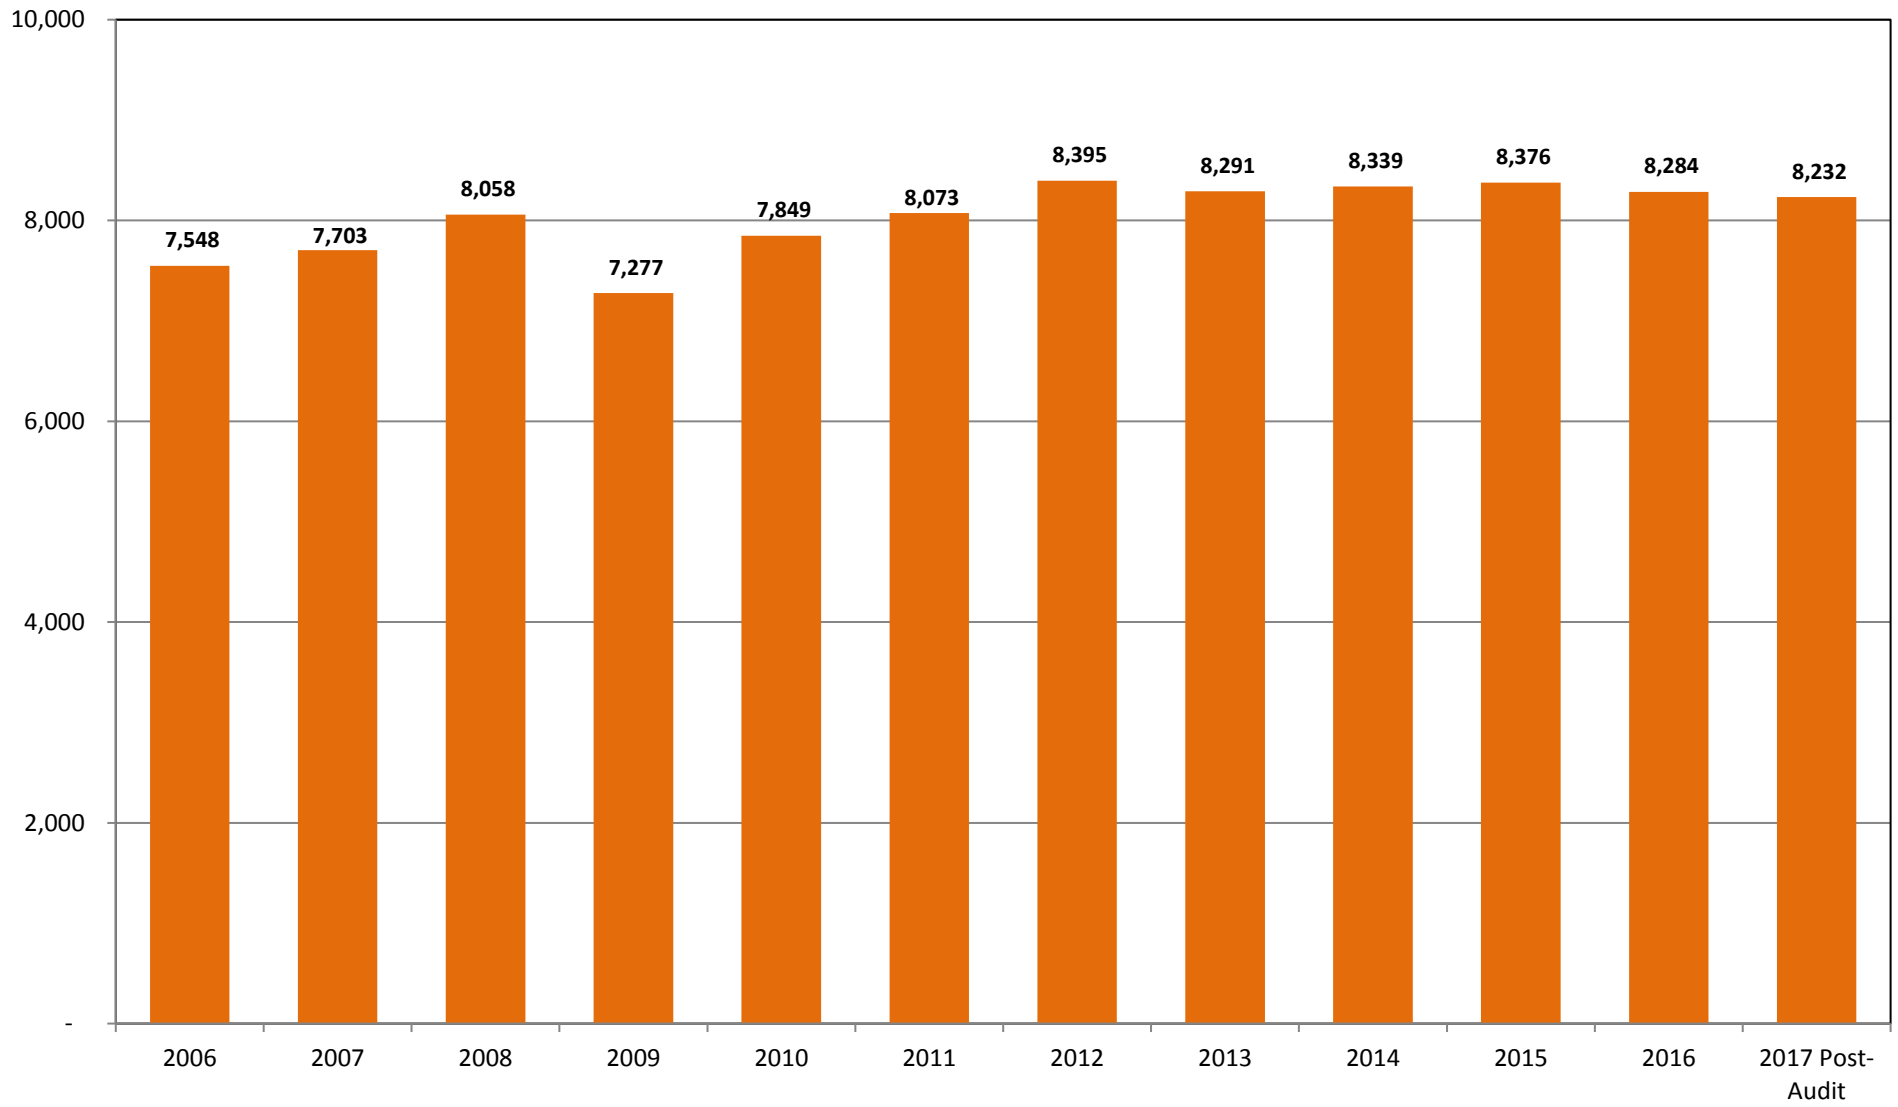

Port of Houston Vessel Calls (2006 - 2017 Post-Audit)

**Port of Houston
Vessel Calls
(1990 - 2017 Post-Audit)**

<u>Year</u>	<u>Vessels</u>
1990	4,698
1991	5,169
1992	5,280
1993	5,282
1994	5,447
1995	5,535
1996	5,764
1997	6,435
1998	7,093
1999	6,516
2000	6,801
2001	6,613
2002	6,414
2003	6,301
2004	6,539
2005	7,057
2006	7,548
2007	7,703
2008	8,058
2009	7,277
2010	7,849
2011	8,073
2012	8,395
2013	8,291
2014	8,339
2015	8,376
2016	8,284
2017 Post-Audit	8,232