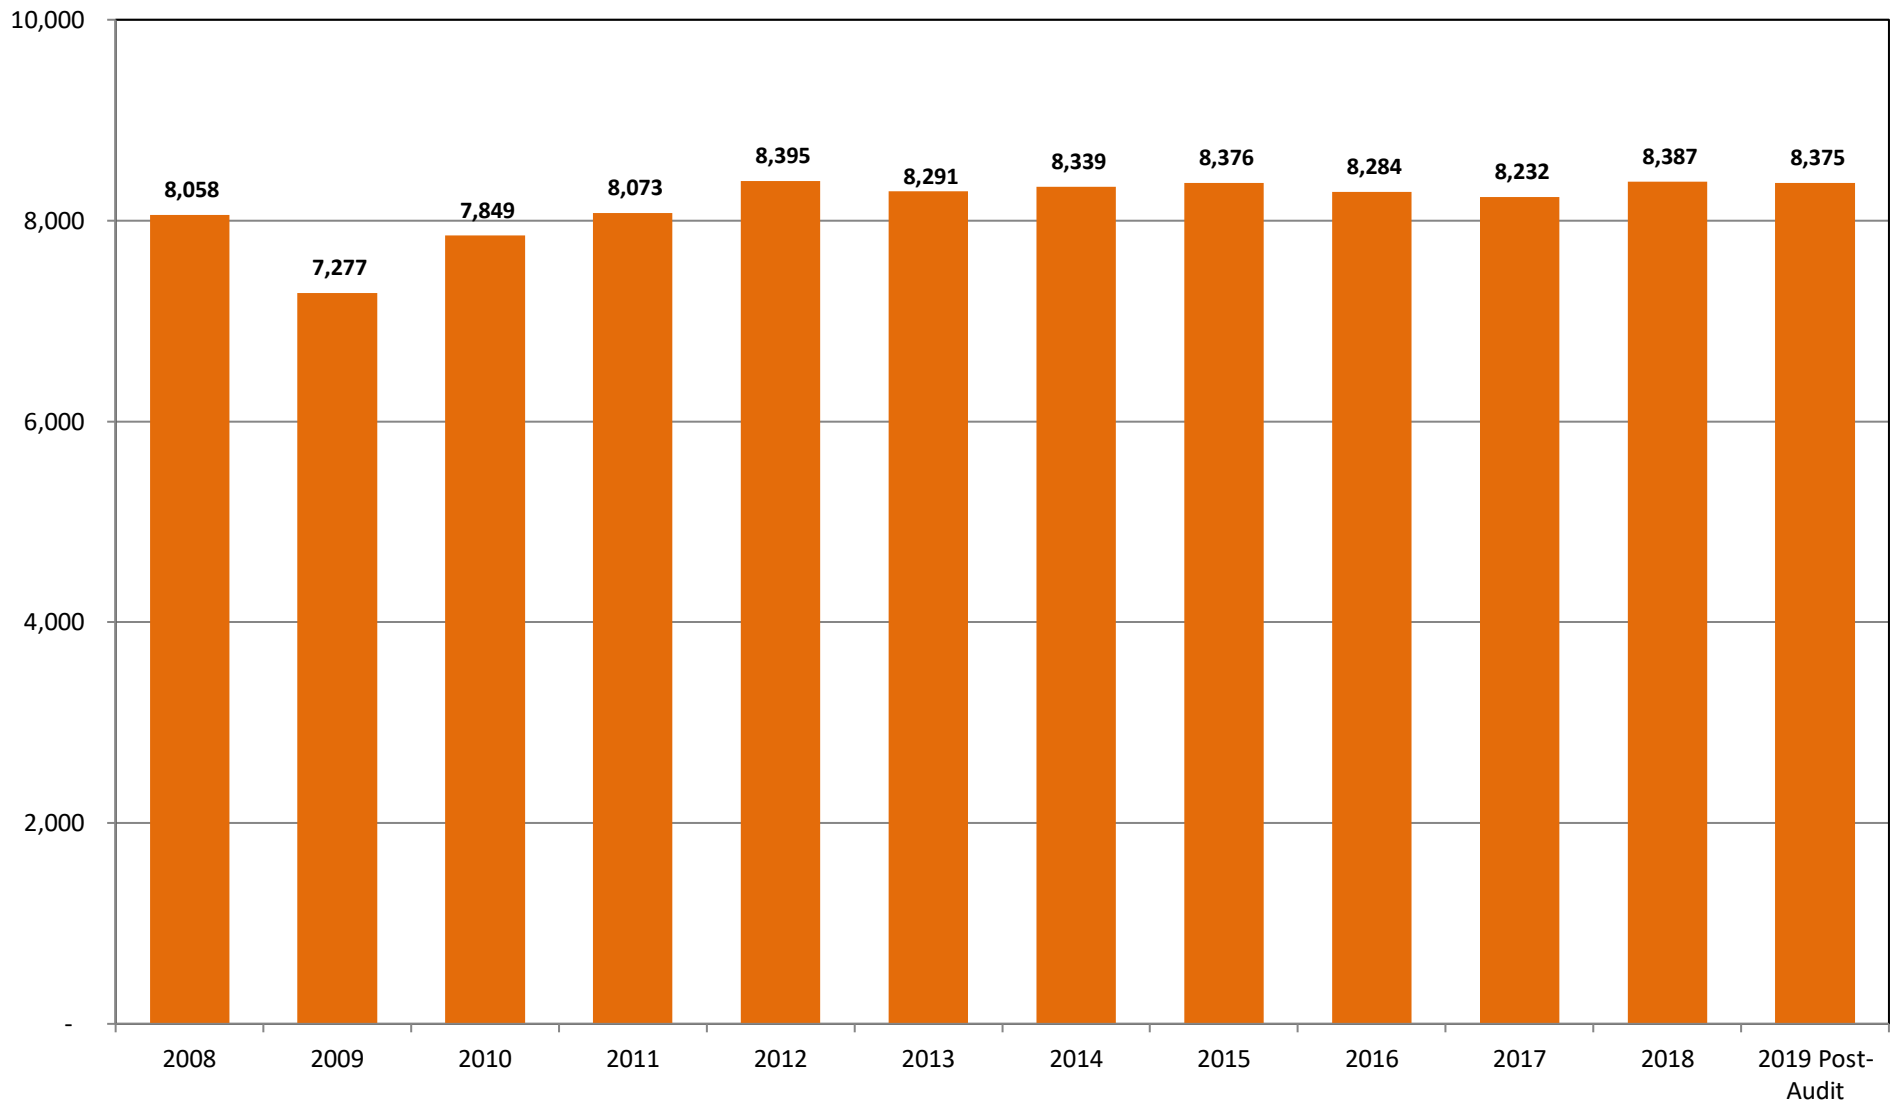

Port of Houston Vessel Calls (2008 - 2019 Post-Audit)

**Port of Houston
Vessel Calls
(1991 - 2019 Post-Audit)**

<u>Year</u>	<u>Vessels</u>
1991	5,169
1992	5,280
1993	5,282
1994	5,447
1995	5,535
1996	5,764
1997	6,435
1998	7,093
1999	6,516
2000	6,801
2001	6,613
2002	6,414
2003	6,301
2004	6,539
2005	7,057
2006	7,548
2007	7,703
2008	8,058
2009	7,277
2010	7,849
2011	8,073
2012	8,395
2013	8,291
2014	8,339
2015	8,376
2016	8,284
2017	8,232
2018	8,387
2019 Post-Audit	8,375